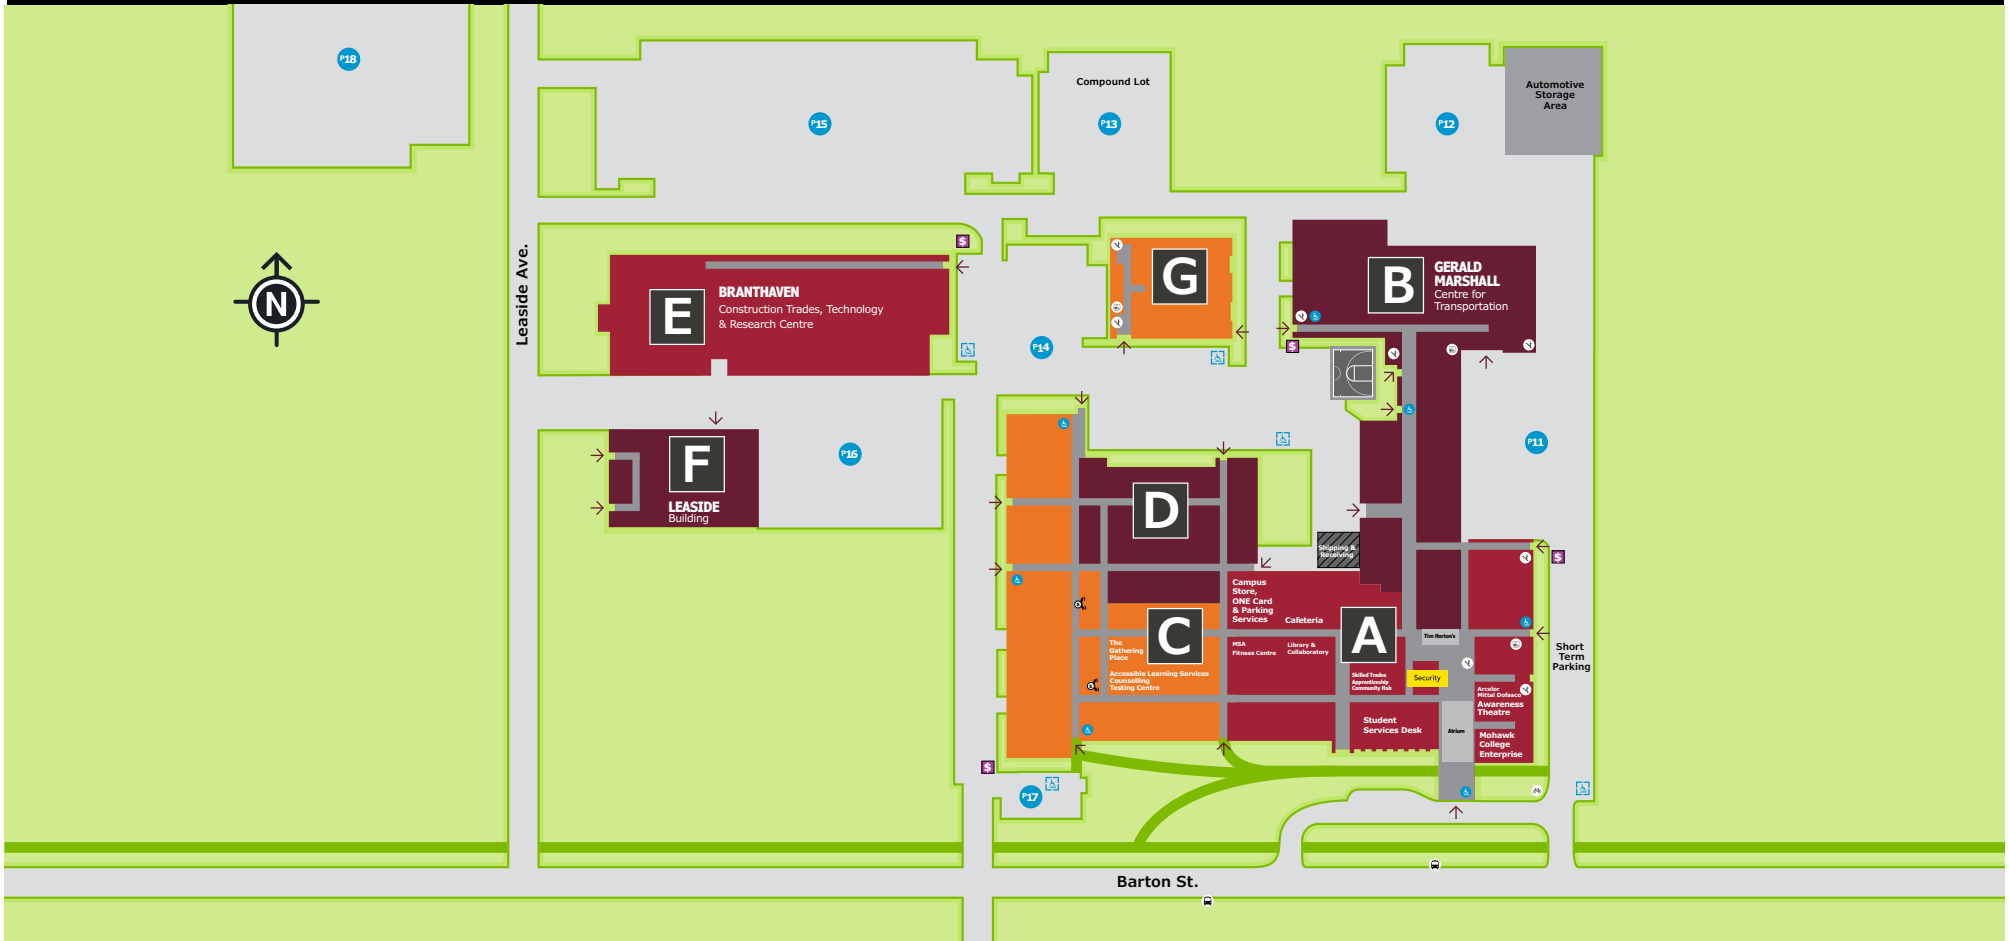

Stoney Creek Campus

Legend

Accessible Parking		Pay Phone		Main Facility	A
Bicycle Storage		Parking Area Numbers.....		Gerald Marshall Centre of Transportation	B
HSR Stop		Parking Pay Station.....		C Wing.....	C
Elevator		Stairs		D Wing.....	D
Entrances		Wheelchair Access		Construction Trades Training Centre (CTTC)	E
				Leaside Building	F
				G Wing.....	G